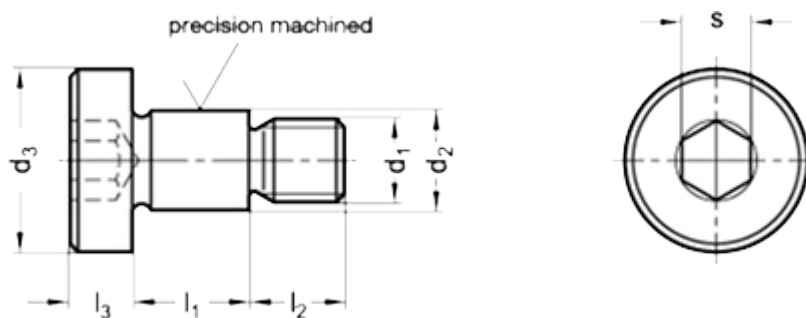

Article number: 207321M566NI

Description: E+G Shoulder screw
GN 732.1-M5-6-6-NI

Measures

Application example

d_1	= M 5
d_2	= 6 -0.03/-0.05
d_3	= 12
$l_1 + 0.20/+0.13$	= 6
l_2	= 7
l_3	= 3
s	= 3
Weight in (g)	= 4