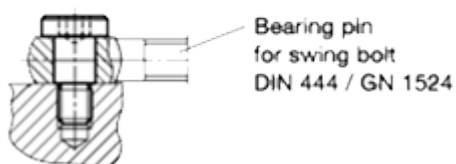

Article number: 207321M566NI

Description: E+G Shoulder screw
GN 732.1-M5-6-6-NI

Measures

Application example

d_1	= M 5
d_2	= 6 -0.03/-0.05
d_3	= 12
$l_1 + 0.20/+0.13$	= 6
l_2	= 7
l_3	= 3
s	= 3
Weight in (g)	= 4